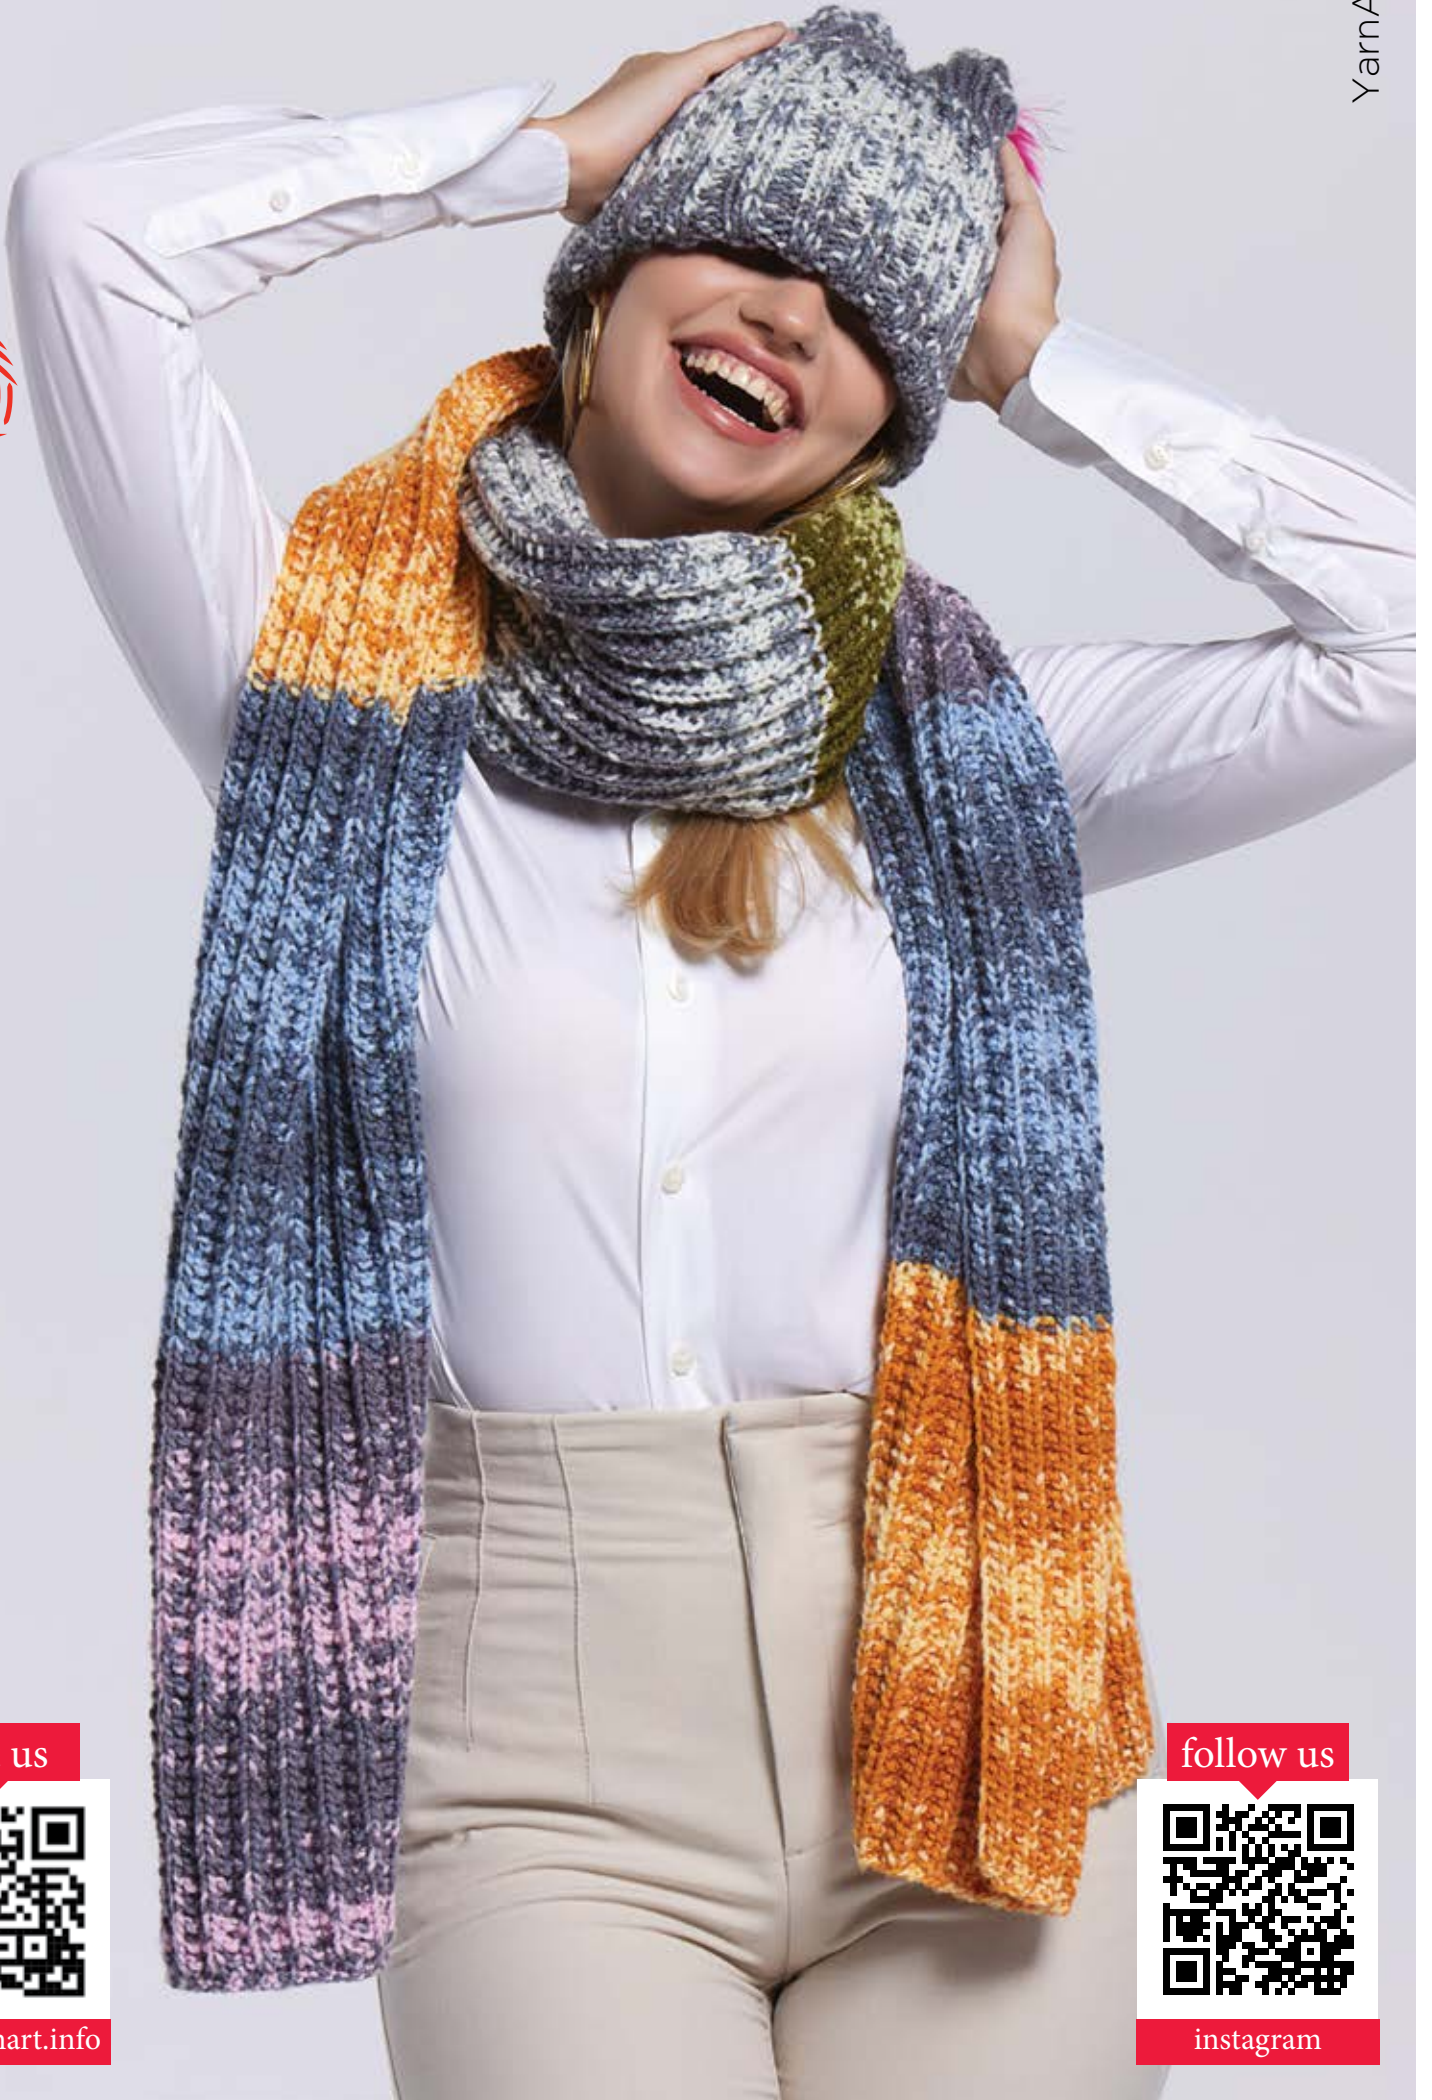

visit us

www.yarnart.info

follow us

instagram