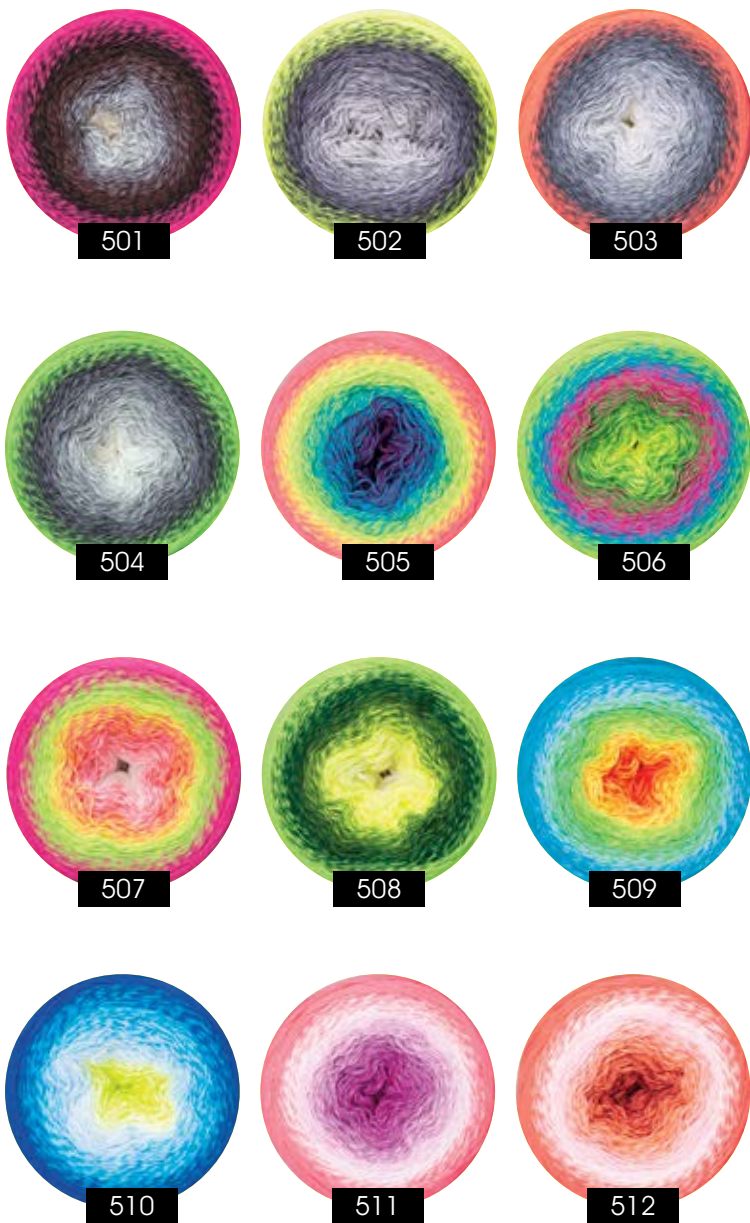

Flowers Vivid

- 250 g / 8,80 oz
- 1000 m / 1093,60 yds
- 55% Cotton - 45% Pac (Acrylic)

1 Package = 2 x 250 g | 1 Box 16 Packages